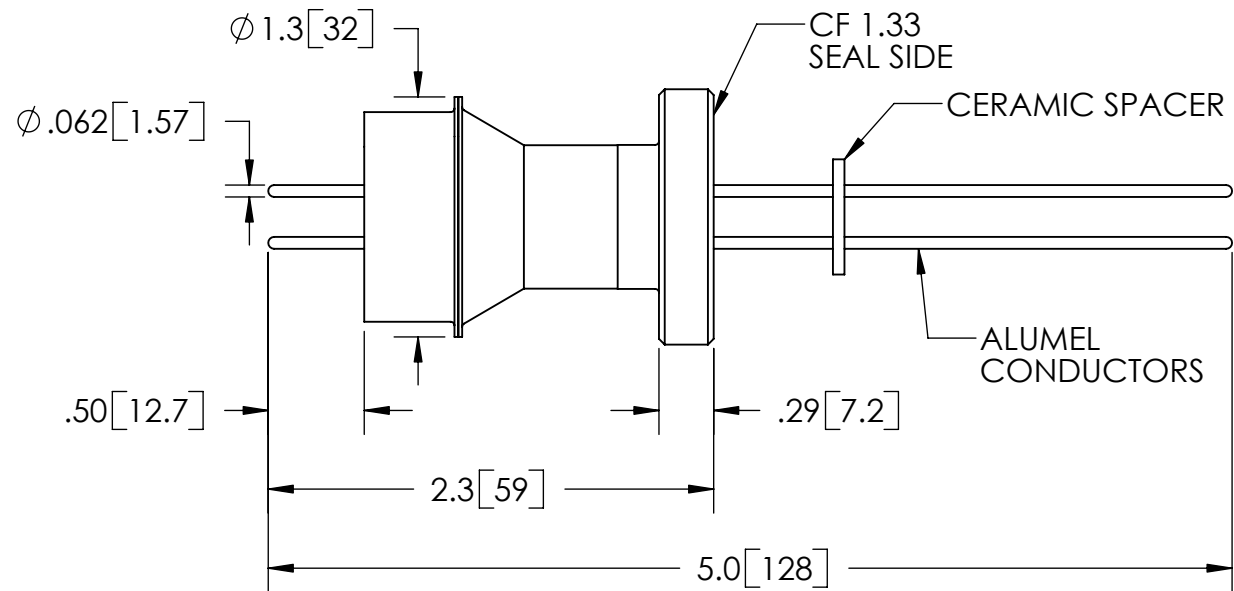

Ø .38 [9.7]

RATINGS	
VOLTAGE:	5KV DC
CURRENT:	4.8 AMPS
TEMPERATURE:	-269°C TO 450°C

PROPRIETARY AND CONFIDENTIAL

THE INFORMATION CONTAINED IN THIS DRAWING IS THE SOLE PROPERTY OF SOLID SEALING TECHNOLOGY. ANY REPRODUCTION IN PART OR AS A WHOLE WITHOUT THE WRITTEN PERMISSION OF SOLID SEALING TECHNOLOGY IS PROHIBITED.

THIRD ANGLE PROJECTION

TITLE:

FOUR 5KV FEEDTHROUGHS

SOLID SEALING TECHNOLOGY, INC.

REV.	APP'D	DATE	SCALE 1:1	DIMENSIONS IN INCHES [mm]	DRAWN	JM	3/8/2006
A1	MH	08/28/2006	MPDP0044-02		ENG APPR.	MH	08/28/2006

PART NO. FA14257 REV. A

SALES DWG NO. FA14257SL REV. A1